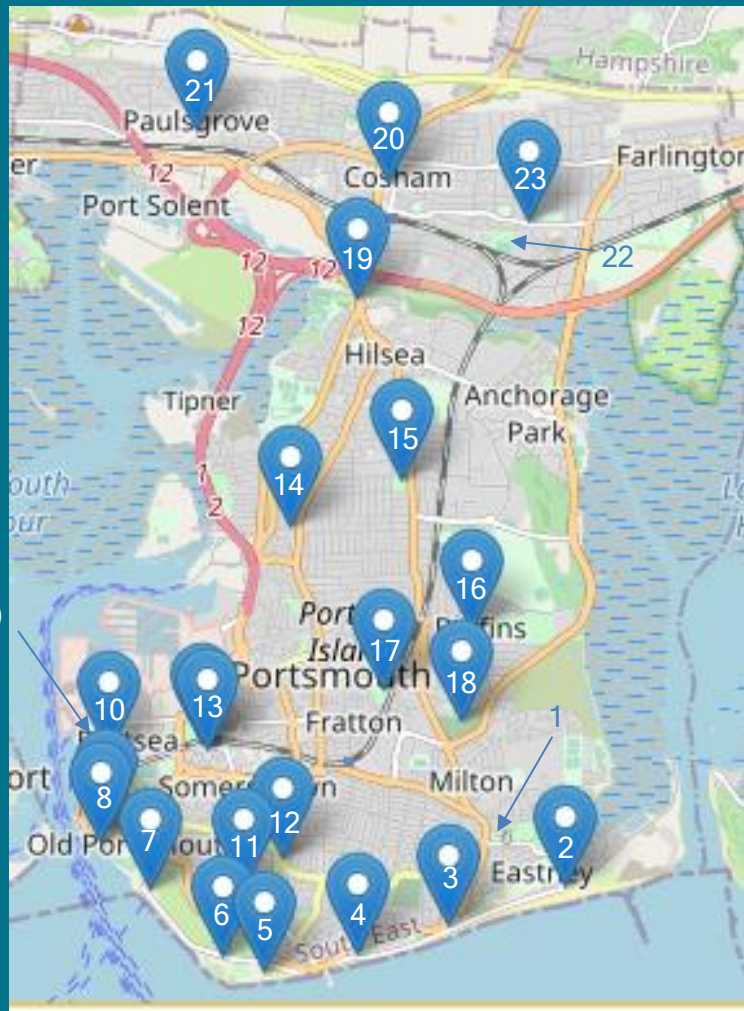

PUBLIC CONVENIENCES AROUND THE CITY

Toilet Name	No'	Open	Open Time	Closed from
Bransbury Park	1	Mon - Sun	08:00	18:45
Eastney	2	Mon - Sun	07:30	20:00
St Georges	3	Mon - Sun	07:30	20:15
Canoe Lake	4	Mon - Sun	07:30	20:30
Pyramids	5	Mon - Sun (Open seasonally APR to SEP)	09:00	18:00
D-Day Car Park	6	Mon - Sun	09:00	19:00
Clarence	7	Mon - Sun	09:00	20:00
Point Battery	8	Mon - Sun	08:00	20:00
White Hart Road	9	Mon - Sun	24hrs	24hrs
The Hard 24hrs	10	Mon - Sun	24hrs	24hrs
Richmond Place	11	Mon - Sun	07:30	20:00
Albert Road	12	Mon - Sun	24hrs	24hrs
Guildhall	13	Sun - Thurs Fri - Sat	08:00 24hrs	17:00 24hrs
Derby Road	14	Mon - Sun	07:30	18:30
College Park	15	Mon - Sun	08:00	17:00
Baffins Pond	16	Mon - Sun	07:30	16:45
Kingston Recreation Ground	17	Mon - Sun	08:00	17:00
Milton Cemetery	18	Mon - Sun	09:00	16:00
Hilsea Unisex	19	Mon - Sun	07:45	19:00
Wooton Street	20	Mon - Sat	07:30	18:15
Marsden Road	21	Mon - Sun	07:45	15:30
Drayton Park	22	Mon - Sun	09:00	16:00
Lower Drayton Lane	23	Mon - Sun	09:00	18:00